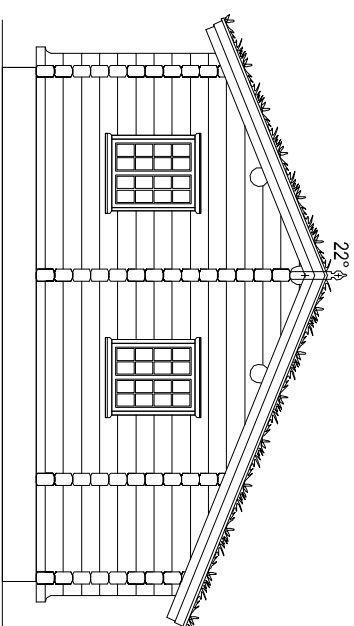

Project: Hytte "VAR" Client: VALHAL TRADE OU

Address:

Drawing: GROUND FLOOR

Date: 05.2022

Scale: 1:100

Page: A4

No: 2014-083001B-01

Project: Hylte "IVAR" Client: VALHAL TRADE OU

Address:

Drawing: FACADES

Date: 05.2022 Scale: 1:100 Page: A4 No: 2014-083001B-02

Project: Hylte "I'VAR" Client: VALHAL TRADE OU

Address:

Drawing: FOUNDATION

Date: 05.2022 Scale: 1:100 Page: A4 No: 2014-083001B-03