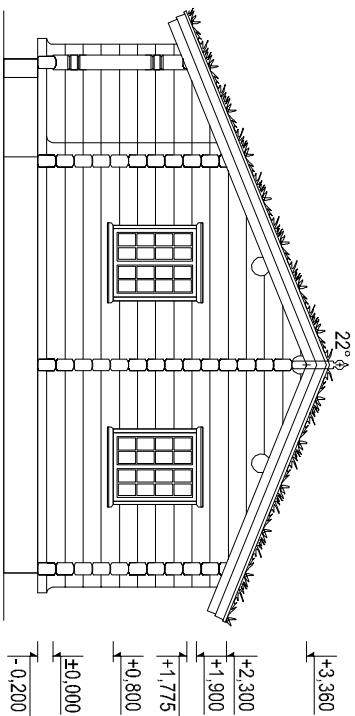

Project: Hytte "VAR" Client: VALHAL TRADE OU

Address:

Drawing: GROUND FLOOR

Date: 05.2022

Scale: 1:100

Page: A4

No: 2014-083001B-01

Project: Hylte "IVAR" Client: VALHAL TRADE OU

Address:

Drawing: FACADES

Date: 05.2022 Scale: 1:100 Page: A4 No: 2014-083001B-02

Project: Hylte "I'VAR" Client: VALHAL TRADE OU

Address:

Drawing: FOUNDATION

Date: 05.2022 Scale: 1:100 Page: A4 No: 2014-083001B-03