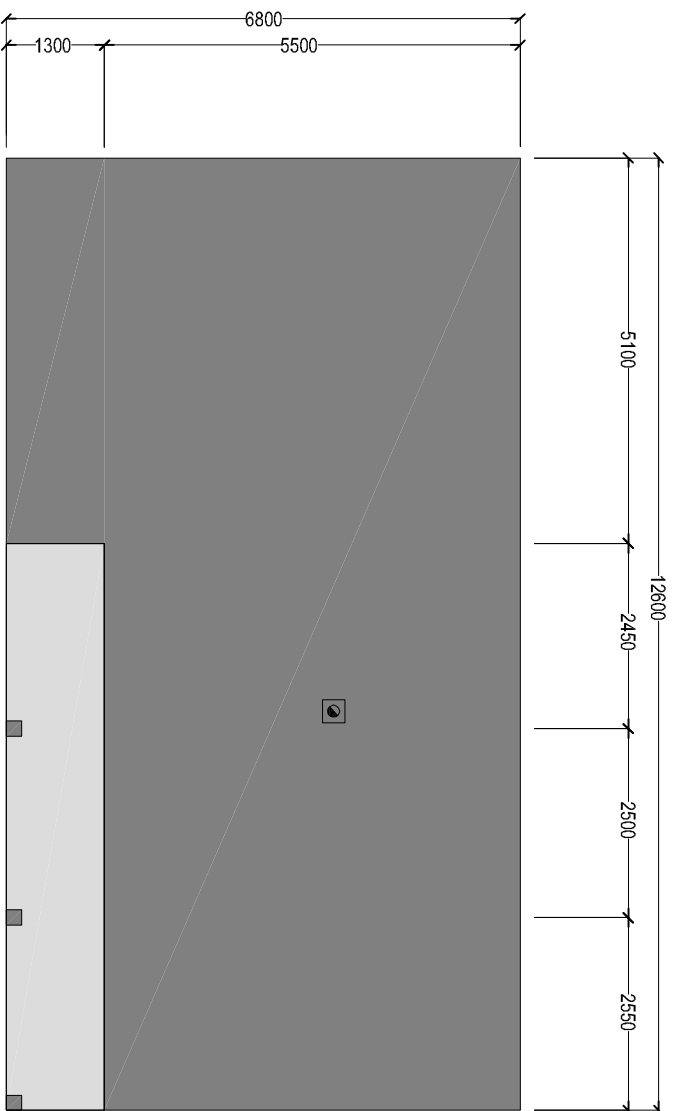

Project: Hytte "VAR" Client: VALHAL TRADE OU

Address:

Drawing: GROUND FLOOR

Date: 05.2022

Scale: 1:100

Page: A4

No: 2014-083001B-01

Project: Hylte "IVAR" Client: VALHAL TRADE OU

Address:

Drawing: FACADES

Date: 05.2022 Scale: 1:100 Page: A4 No: 2014-083001B-02

Project: Hylte "I'VAR" Client: VALHAL TRADE OU

Address:

Drawing: FOUNDATION

Date: 05.2022 Scale: 1:100 Page: A4 No: 2014-083001B-03